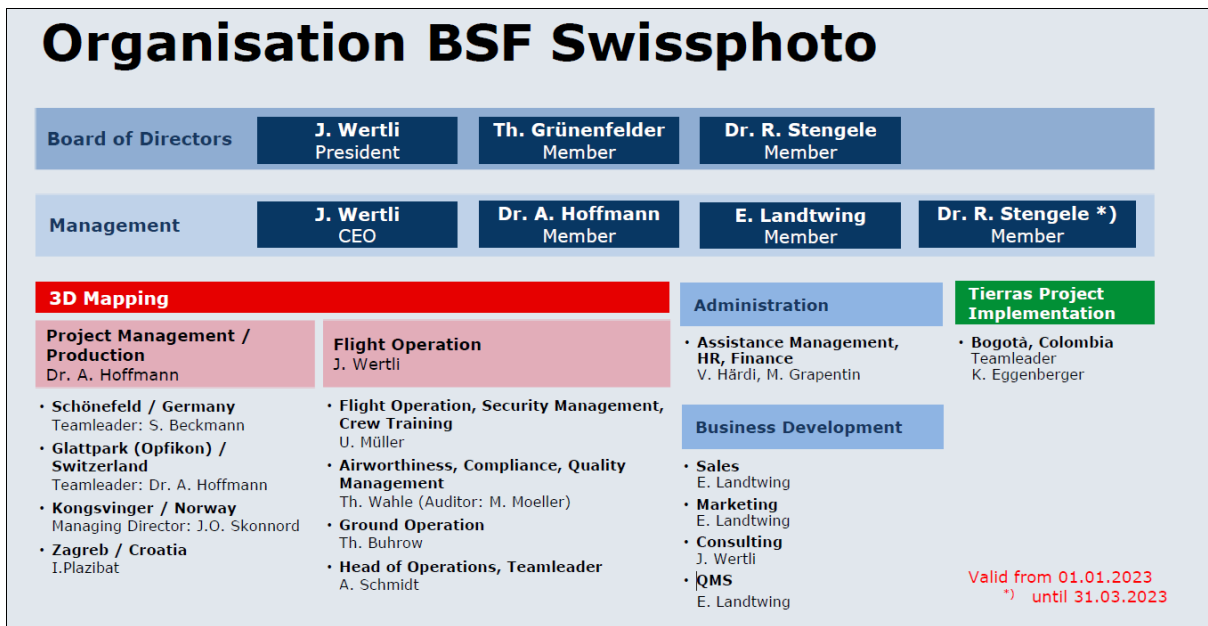

4 Organisation and Contacts