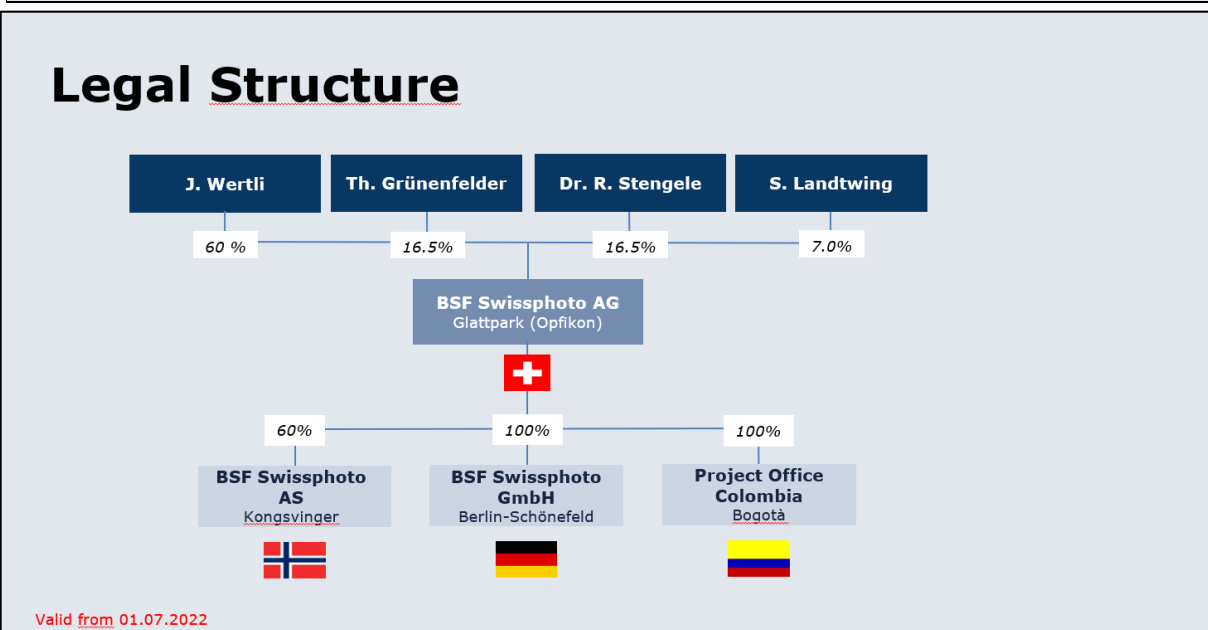

4 Organisation and Contacts